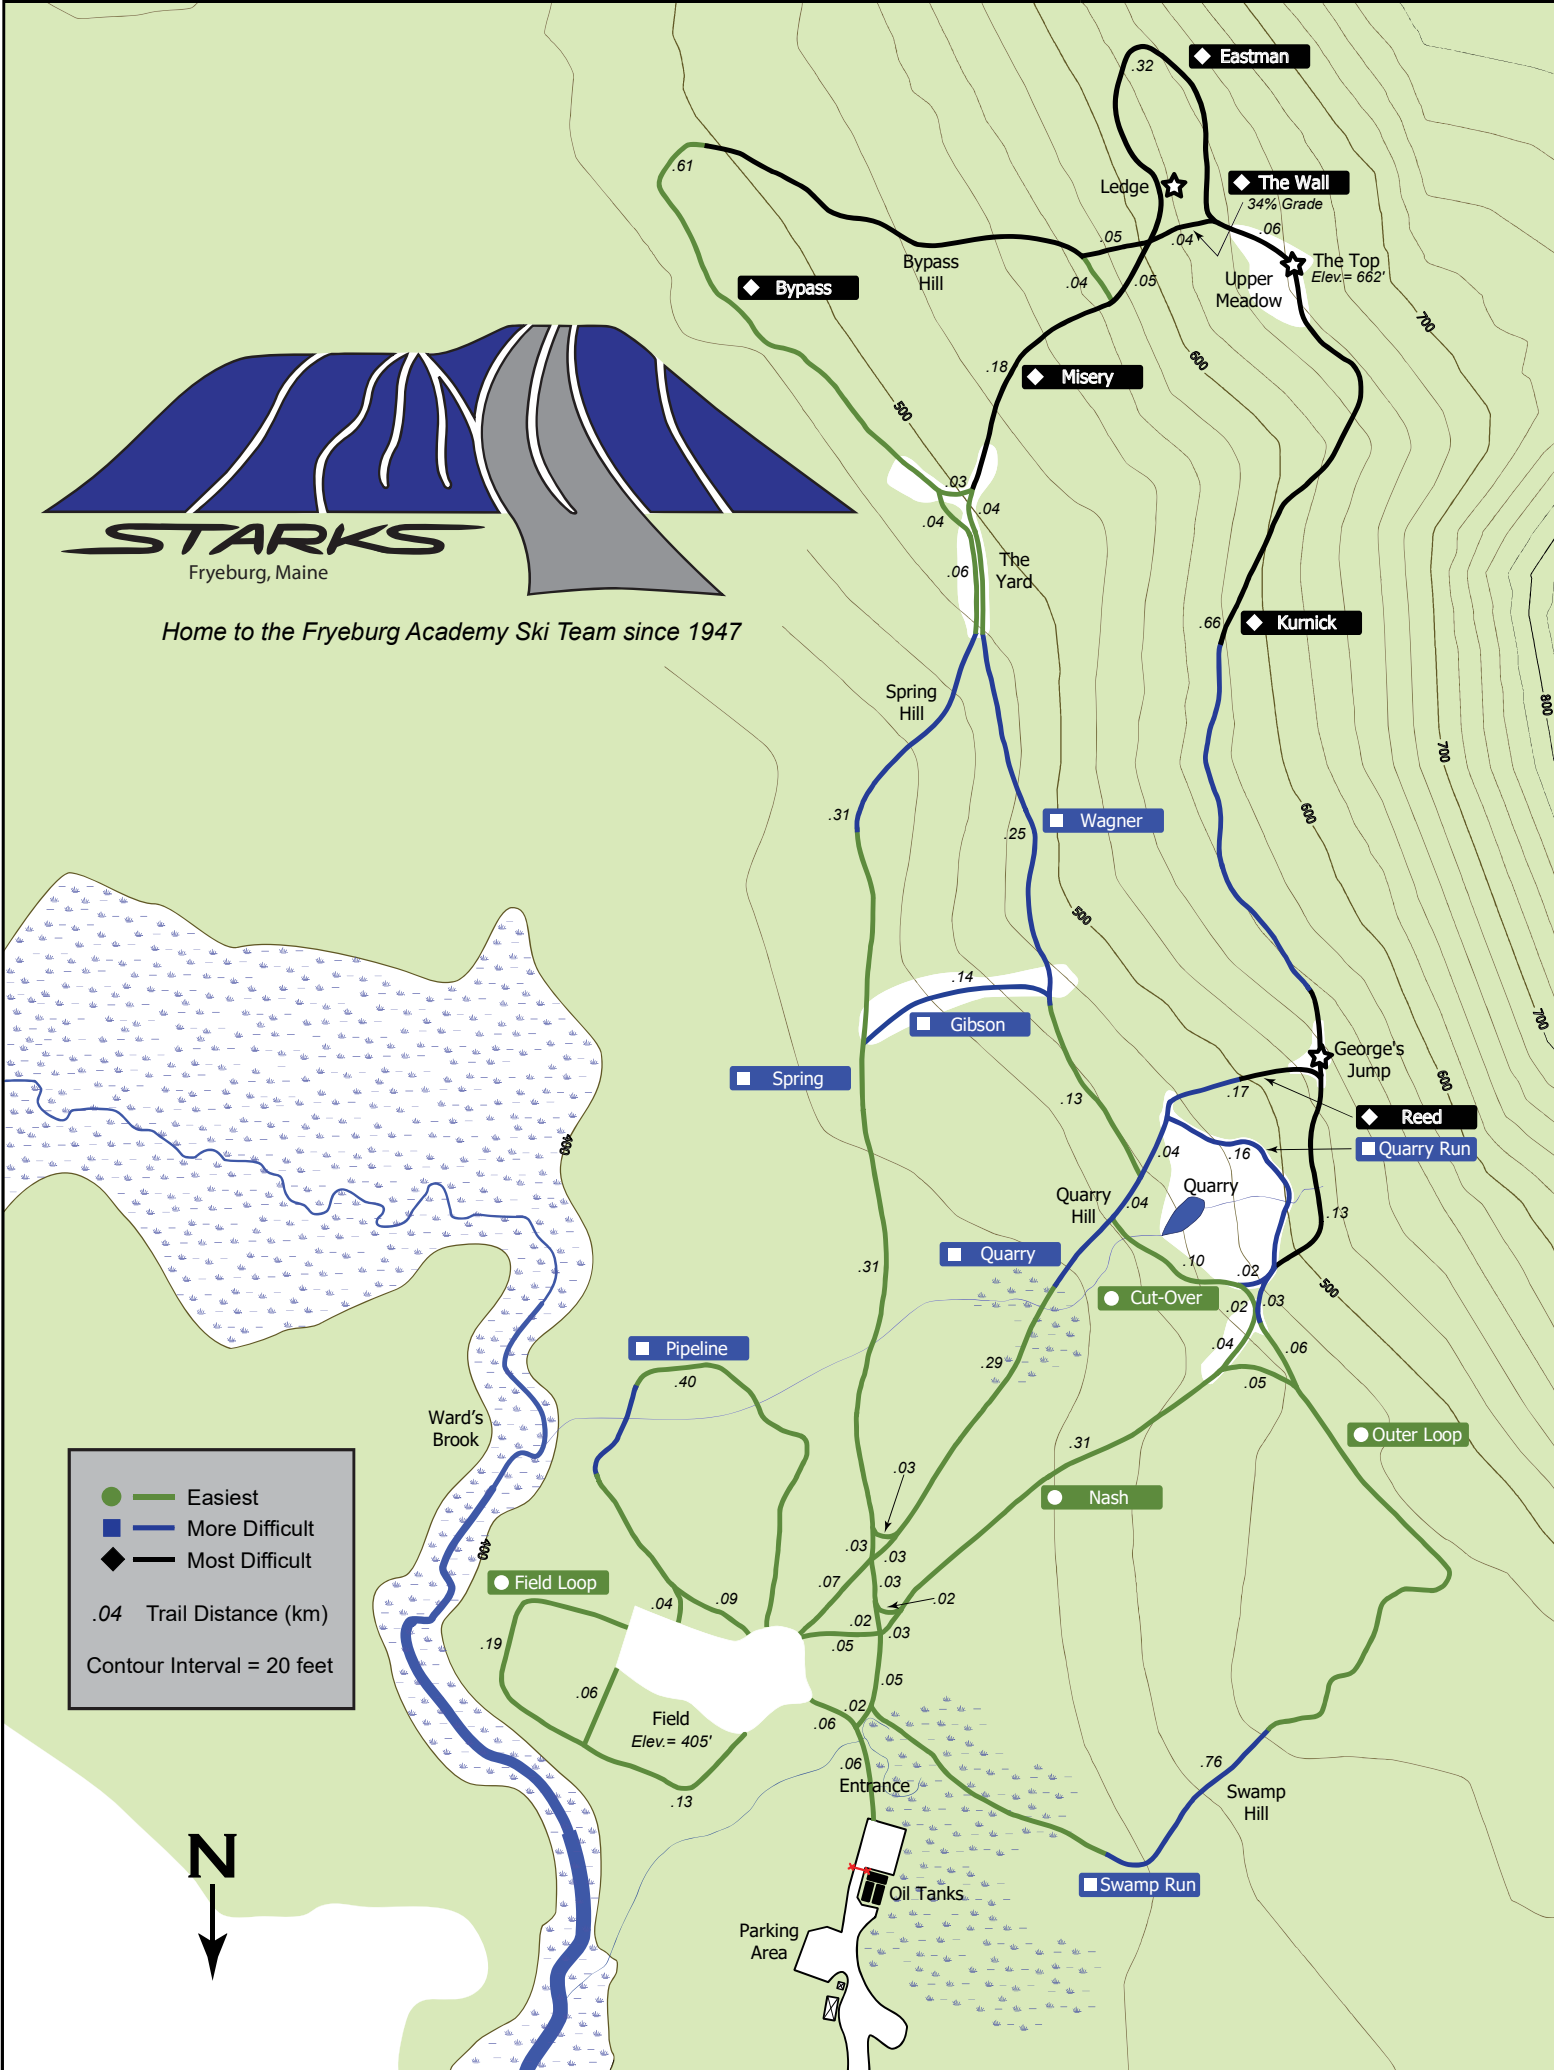

Fryeburg, Maine

Home to the Fryeburg Academy Ski Team since 1947

- — Easiest
- — More Difficult
- ◆ — Most Difficult

.04 Trail Distance (km)

Contour Interval = 20 feet