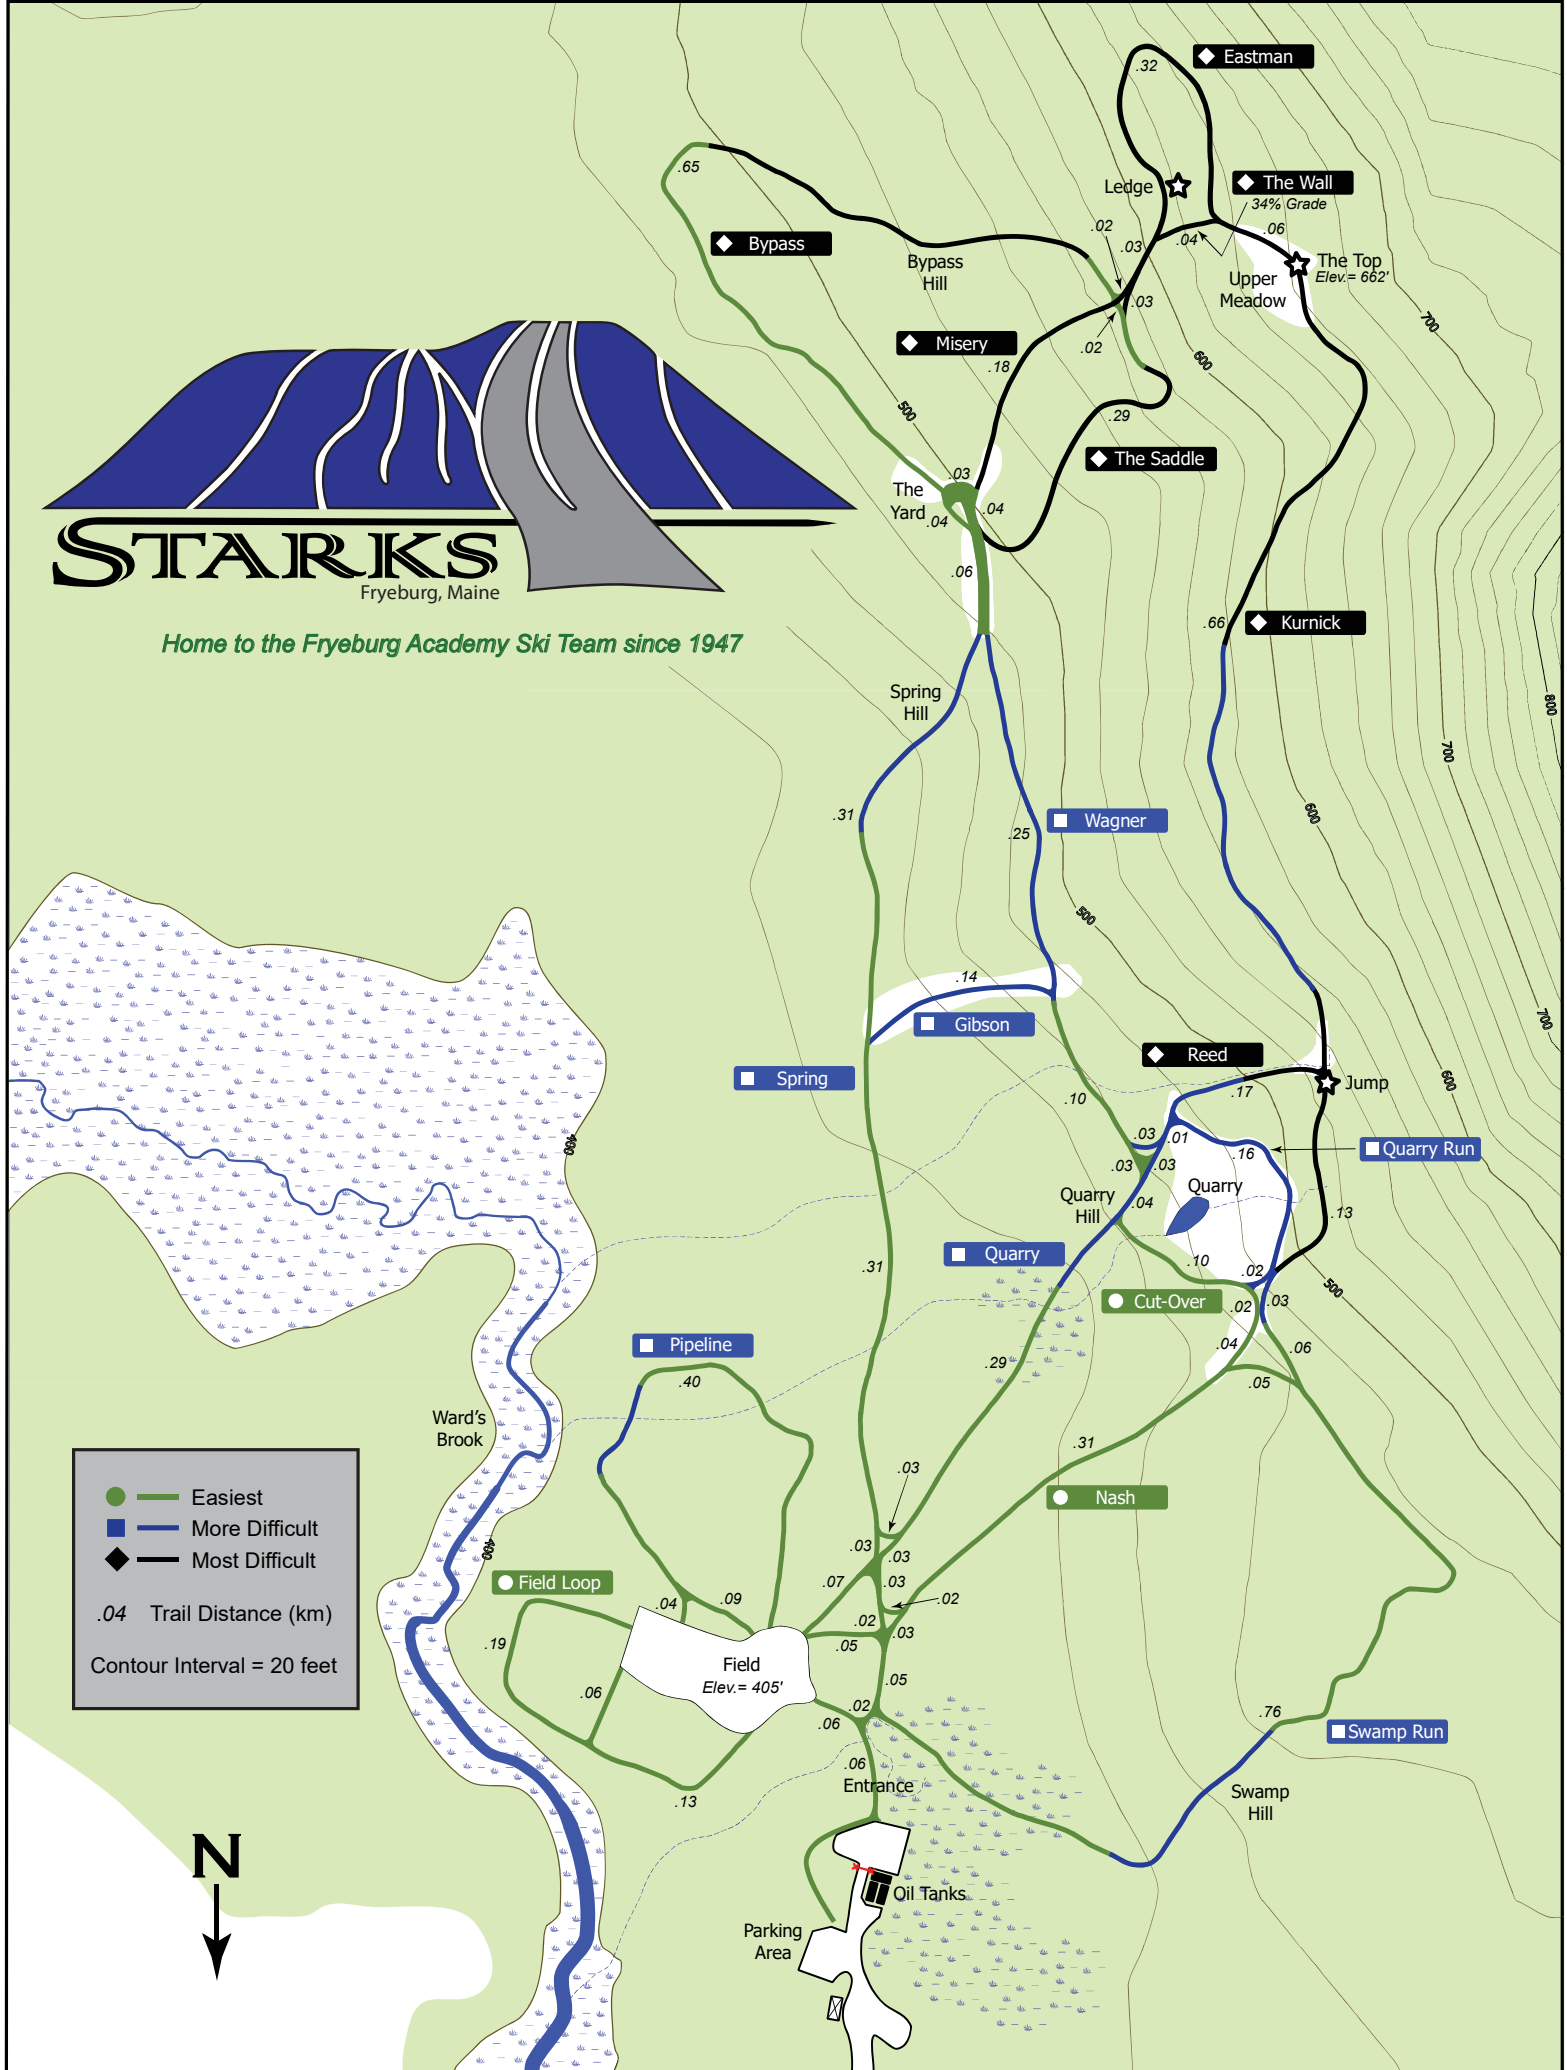

Fryeburg, Maine

Home to the Fryeburg Academy Ski Team since 1947

● — Easiest
■ — More Difficult
◆ — Most Difficult
 .04 Trail Distance (km)
 Contour Interval = 20 feet